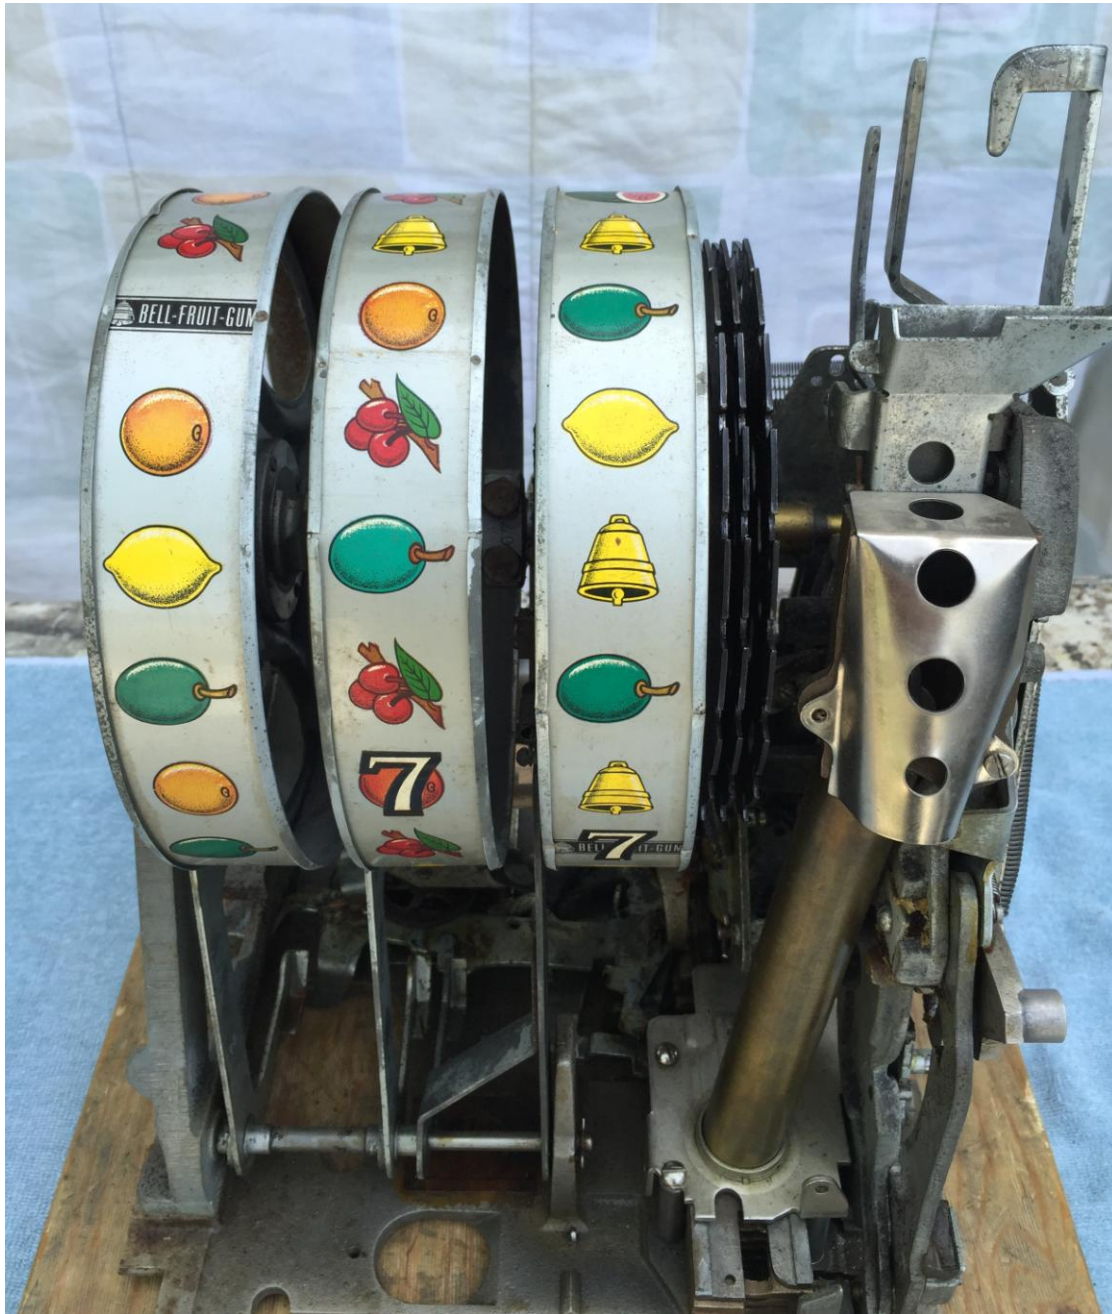

Mechanical Slot Machine Photo Reference (Part 2)

Top

Front

Right

Left

Back

California Antique Slots, Inc. - (805) 583-0785 (FAX)

[www.california-antique-slots.com](http://www.california-antique-slots.com)

[tbaker@california-antique-slots.com](mailto:tbaker@california-antique-slots.com)

Bottom

Coin Entry